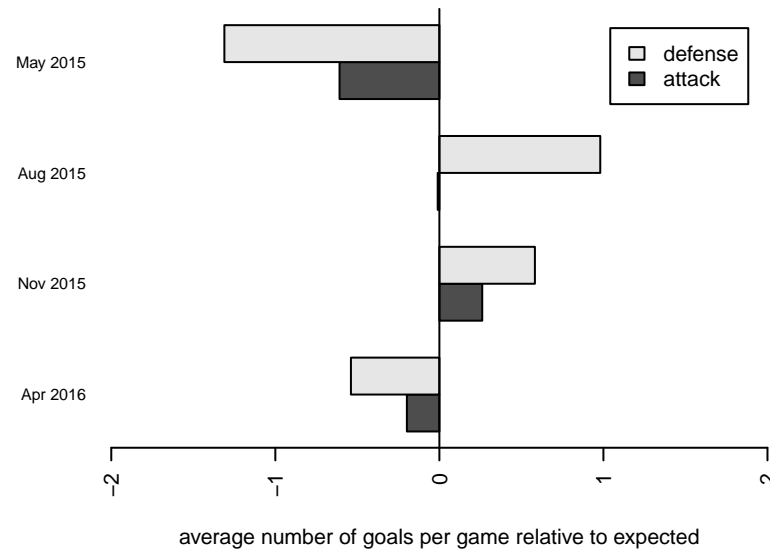

Albion SC White B00
 Dots are actual minus expected GF (blue circles) and GA (red triangles).
 Blue line is smoothed change in attack strength. Red is smoothed change in defense strength.

**attack and defense variance (black dot)
relative to other teams
and top 10 in region**

**attack and defense rating
relative to others at age
and all opponents in last 13 months**

**attack and defense rating
relative to others at age
and all opponents in last 13 months**

Performance relative to 13 month average

Performance relative to 13 month average

Distribution of opponents
 Red = Lose zone, Blue = Win zone, Green = Even
 Black line separates win/lose zones

lot. A=Neither has attack advantage, B=Opponent has both attack and defense advantage, C=Opponent has both attack and defense disadvantage, D=Both have