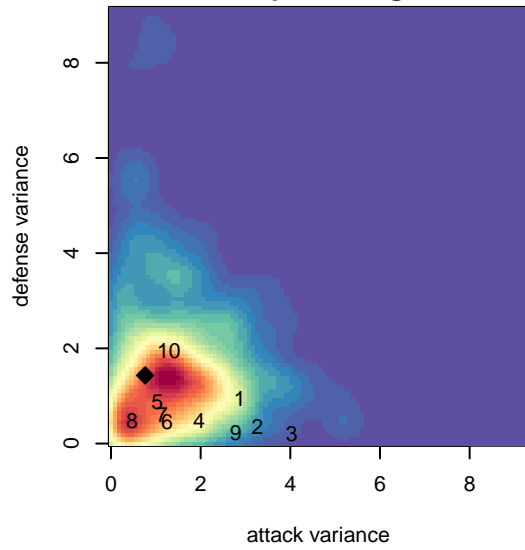

Albion SC White B00

Albion SC
 , CAS
 B00 total strength=1639
 attack=21.86 defense=15.3

alt names used:
 ALBION SC WHITE (CAS)
 Albion SC BU15 White
 ALBION SC – OCWHITE B00
 ALBION SC WHITE (CAS)

Venues played:
 2015 Cerritos Memorial Cup 2015 Nike Flight L
 2015 FWRL CAS B00
 2015 NHB Cup Flight 2
 2015 Surf College Showcase Seaside Showcas

Albion SC White B00
 Dots are actual minus expected GF (blue circles) and GA (red triangles).
 Blue line is smoothed change in attack strength. Red is smoothed change in defense strength.

**attack and defense variance (black dot)
relative to other teams
and top 10 in region**

Performance relative to 13 month average

Distribution of opponents
 Red = Lose zone, Blue = Win zone, Green = Even
 Black line separates win/lose zones

lot. A=Neither has attack advantage, B=Opponent has both attack and defense advantage, C=Opponent has both attack and defense disadvantage, D=Both have