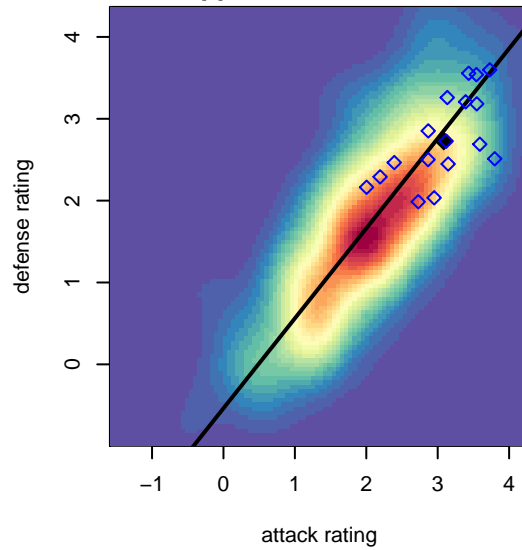

Albion SC White B00

Albion SC
 , CAS
 B00 total strength=1639
 attack=21.86 defense=15.3

alt names used:
 ALBION SC WHITE (CAS)
 Albion SC BU15 White
 ALBION SC – OCWHITE B00
 ALBION SC WHITE (CAS)

Venues played:
 2015 Cerritos Memorial Cup 2015 Nike Flight L
 2015 FWRL CAS B00
 2015 NHB Cup Flight 2
 2015 Surf College Showcase Seaside Showcas

Albion SC White B00
 Dots are actual minus expected GF (blue circles) and GA (red triangles).
 Blue line is smoothed change in attack strength. Red is smoothed change in defense strength.

**attack and defense variance (black dot)
relative to other teams
and top 10 in region**

**attack and defense rating
relative to others at age
and all opponents in last 13 months**

**attack and defense rating
relative to others at age
and all opponents in last 13 months**

Performance relative to 13 month average

Performance relative to 13 month average

Distribution of opponents
 Red = Lose zone, Blue = Win zone, Green = Even
 Black line separates win/lose zones

lot. A=Neither has attack advantage, B=Opponent has both attack and defense advantage, C=Opponent has both attack and defense disadvantage, D=Both have