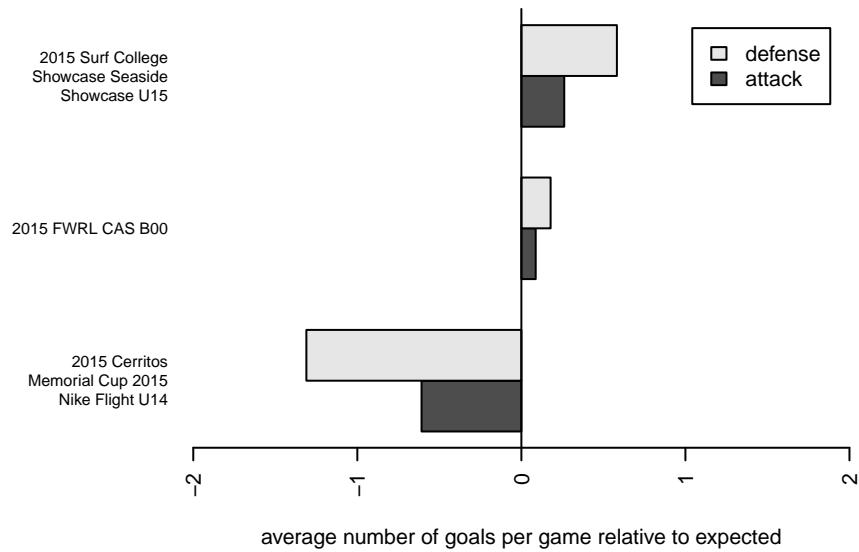

Albion SC White B00

Albion SC
 , CAS
 B00 total strength=1639
 attack=21.86 defense=15.3

alt names used:
 ALBION SC WHITE (CAS)
 Albion SC BU15 White
 ALBION SC – OCWHITE B00
 ALBION SC WHITE (CAS)

Venues played:
 2015 Cerritos Memorial Cup 2015 Nike Flight L
 2015 FWRL CAS B00
 2015 NHB Cup Flight 2
 2015 Surf College Showcase Seaside Showcas

Albion SC White B00
 Dots are actual minus expected GF (blue circles) and GA (red triangles).
 Blue line is smoothed change in attack strength. Red is smoothed change in defense strength.

**attack and defense variance (black dot)
relative to other teams
and top 10 in region**

**attack and defense rating
relative to others at age
and all opponents in last 13 months**

**attack and defense rating
relative to others at age
and all opponents in last 13 months**

Performance relative to 13 month average

Performance relative to 13 month average

Distribution of opponents
 Red = Lose zone, Blue = Win zone, Green = Even
 Black line separates win/lose zones

lot. A=Neither has attack advantage, B=Opponent has both attack and defense advantage, C=Opponent has both attack and defense disadvantage, D=Both have