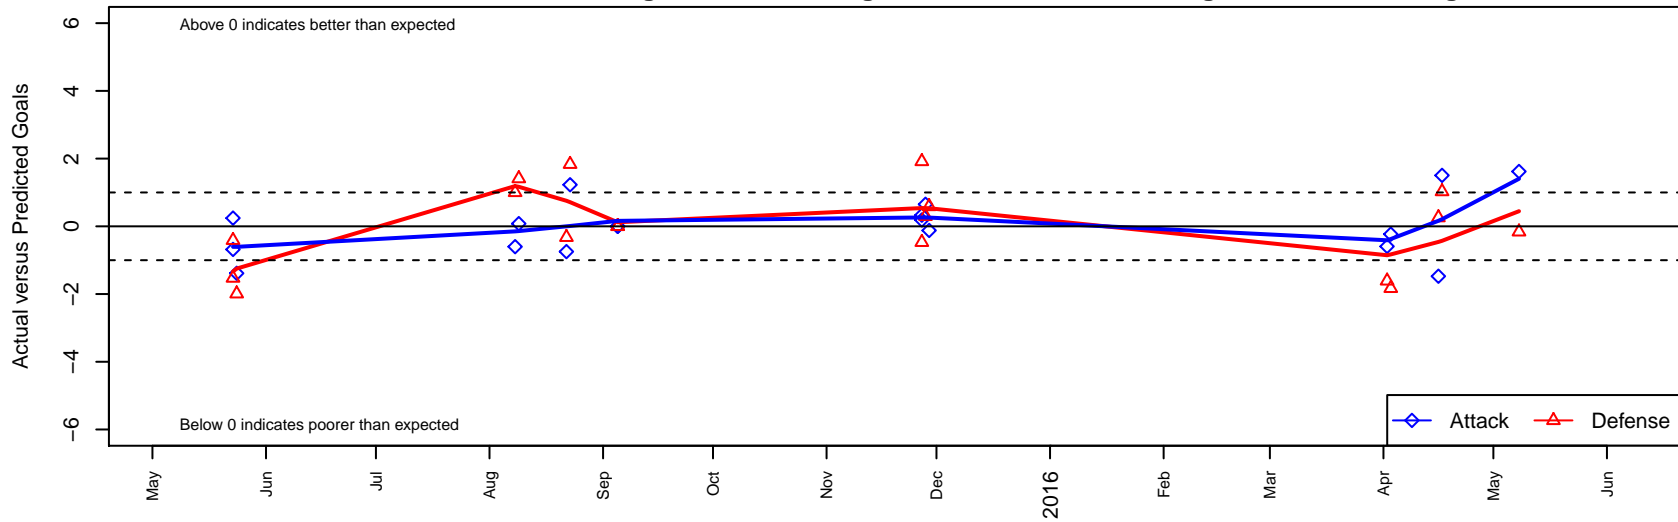

Albion SC White B00

Albion SC
 , CAS
 B00 total strength=1639
 attack=21.86 defense=15.3

alt names used:
 ALBION SC WHITE (CAS)
 Albion SC BU15 White
 ALBION SC – OCWHITE B00
 ALBION SC WHITE (CAS)

Venues played:
 2015 Cerritos Memorial Cup 2015 Nike Flight L
 2015 FWRL CAS B00
 2015 NHB Cup Flight 2
 2015 Surf College Showcase Seaside Showcas

Albion SC White B00
 Dots are actual minus expected GF (blue circles) and GA (red triangles).
 Blue line is smoothed change in attack strength. Red is smoothed change in defense strength.

**attack and defense variance (black dot)
relative to other teams
and top 10 in region**

**attack and defense rating
relative to others at age
and all opponents in last 13 months**

**attack and defense rating
relative to others at age
and all opponents in last 13 months**

Performance relative to 13 month average

Performance relative to 13 month average

Distribution of opponents
 Red = Lose zone, Blue = Win zone, Green = Even
 Black line separates win/lose zones

lot. A=Neither has attack advantage, B=Opponent has both attack and defense advantage, C=Opponent has both attack and defense disadvantage, D=Both have