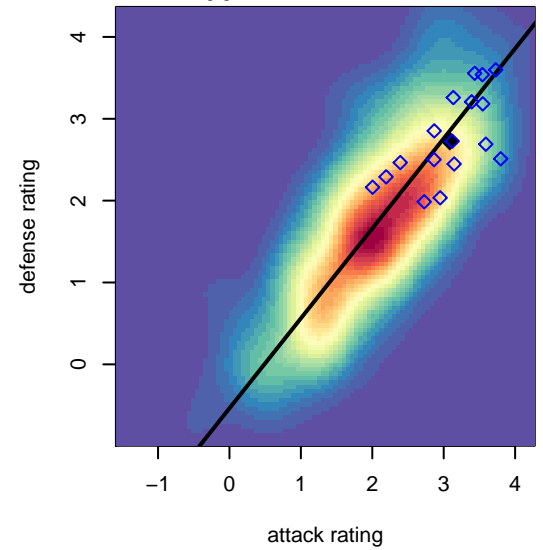

Albion SC White B00

Albion SC
 , CAS
 B00 total strength=1639
 attack=21.86 defense=15.3

alt names used:
 ALBION SC WHITE (CAS)
 Albion SC BU15 White
 ALBION SC – OCWHITE B00
 ALBION SC WHITE (CAS)

Venues played:
 2015 Cerritos Memorial Cup 2015 Nike Flight L
 2015 FWRL CAS B00
 2015 NHB Cup Flight 2
 2015 Surf College Showcase Seaside Showcas

Albion SC White B00
 Dots are actual minus expected GF (blue circles) and GA (red triangles).
 Blue line is smoothed change in attack strength. Red is smoothed change in defense strength.

**attack and defense variance (black dot)
relative to other teams
and top 10 in region**

**attack and defense rating
relative to others at age
and all opponents in last 13 months**

**attack and defense rating
relative to others at age
and all opponents in last 13 months**

Performance relative to 13 month average

Performance relative to 13 month average

Distribution of opponents
 Red = Lose zone, Blue = Win zone, Green = Even
 Black line separates win/lose zones

lot. A=Neither has attack advantage, B=Opponent has both attack and defense advantage, C=Opponent has both attack and defense disadvantage, D=Both have